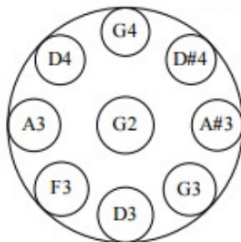

## RAV Vast Stimmungen

E Pygmy

G Mystic

G Minor Pentatonic

G Pygmy

A Integral

A RUS

B Integral