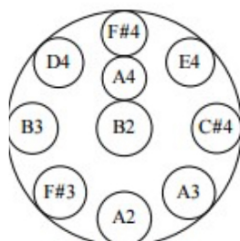

B Celtic Minor-2xD