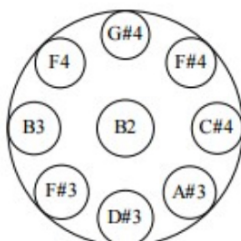

B Golden Gate