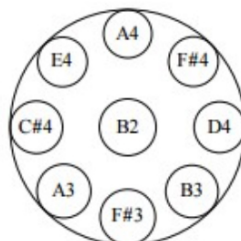

## RAV Vast Stimmungen

E Pygmy

G Mystic

G Minor Pentatonic

G Pygmy

A Integral

A RUS

B Integral