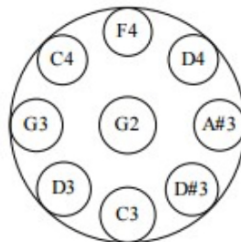

## RAV Vast Stimmungen

E Pygmy

G Mystic

G Minor Pentatonic

G Pygmy

A Integral

A RUS

B Integral