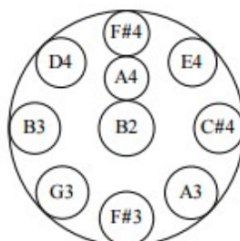

Raven - Spirit

RAV Vast Stimmungen

B Kurd-2xD