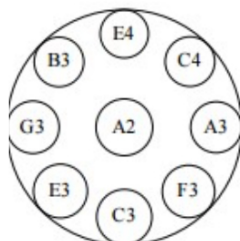

## RAV Vast Stimmungen

E Pygmy

G Mystic

G Minor Pentatonic

G Pygmy

A Integral

A RUS

B Integral