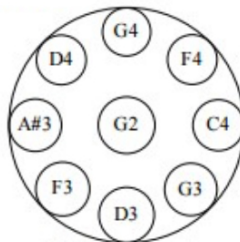

## RAV Vast Stimmungen

E Pygmy

G Mystic

G Minor Pentatonic

G Pygmy

A Integral

A RUS

B Integral