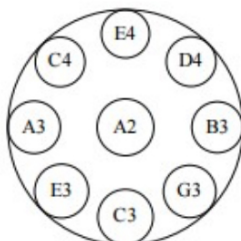

## RAV Vast Stimmungen

E Pygmy

G Mystic

G Minor Pentatonic

G Pygmy

A Integral

A RUS

B Integral