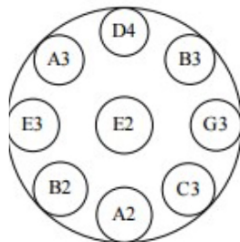

## RAV Vast Stimmungen

E Pygmy

G Mystic

G Minor Pentatonic

G Pygmy

A Integral

A RUS

B Integral