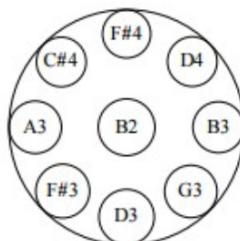

## RAV Vast Stimmungen

E Pygmy

G Mystic

G Minor Pentatonic

G Pygmy

A Integral

A RUS

B Integral